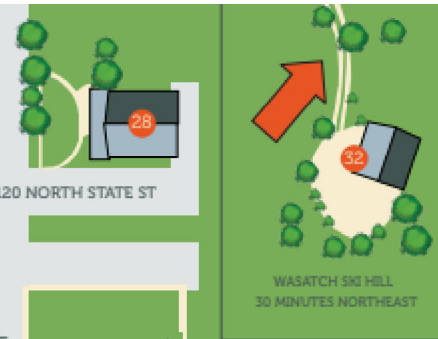

WASATCH ACADEMY

Established 1875

120 South 100 West, Mt Pleasant, UT 84647
(435) 462-1400
www.wasatchacademy.org

MAIN STREET

MAIN STREET

200 SOUTH

300 SOUTH

STATE STREET

WASATCH ACADEMY CAMPUS

1. Craighead Humanities Building
2. Finks Dormitory
3. Darlington Dormitory
4. Sage Dormitory
5. Loftin-Lewis Student Center
6. Tiger's Den
7. Reemtsma Math and Science Building
8. Learning Center
9. Wellness Center
10. Legacy Courtyard
11. Pierce Historical Hall
12. Centennial Dormitory
13. Martin and Beverly Pierce Administrative Building
14. Anne N. Coltharp Center for Evolving Technology
- Loftin Physical Arts Complex**
15. Physical Arts Center & Gymnasium
16. Joseph R. Loftin Field House
17. The Wasatch Quad
18. Hamlet Field
19. Basketball Court
20. Skate Park
21. Tennis Courts
22. Bernadette and Edward Feeney Music Conservatory
23. Studio Arts Building
24. John W. and Elizabeth Lee Engineering Arts Center
25. Liberal Hall Museum
26. The Zoe Frost Bonderman Dormitory
27. Alice Dormitory
28. Bruger-Wilkey Gym
29. Swimming Pool
30. Contoy Equine Center
31. Jim Berlin Physical Plant Facility
32. Wasatch Ski Hill
33. Coffee House