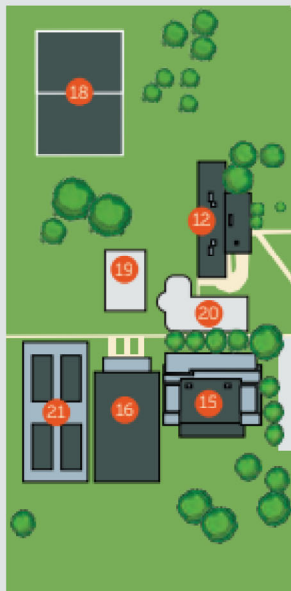

WASATCH ACADEMY

Established 1875

120 South 100 West, Mt Pleasant, UT 84647
(435) 462-1400
www.wasatchacademy.org

MAIN STREET

MAIN STREET

200 SOUTH

300 SOUTH

STATE STREET

WASATCH ACADEMY CAMPUS

1. Craighead Humanities Building
2. Finks Dormitory
3. Darlington Dormitory
4. Sage Dormitory
5. Loftin-Lewis Student Center
6. Tiger's Den
7. Reemtsma Math and Science Building
8. Learning Center
9. Wellness Center
10. Legacy Courtyard
11. Pierce Historical Hall
12. Centennial Dormitory
13. Martin and Beverly Pierce Administrative Building
14. Anne N. Coltharp Center for Evolving Technology
- Loftin Physical Arts Complex**
15. Physical Arts Center & Gymnasium
16. Joseph R. Loftin Field House
17. The Wasatch Quad
18. Hamlet Field
19. Basketball Court
20. Skate Park
21. Tennis Courts
22. Bernadette and Edward Feeney Music Conservatory
23. Studio Arts Building
24. John W. and Elizabeth Lee Engineering Arts Center
25. Liberal Hall Museum
26. The Zoe Frost Bonderman Dormitory
27. Alice Dormitory
28. Bruger-Wilkey Gym
29. Swimming Pool
30. Contoy Equine Center
31. Jim Berlin Physical Plant Facility
32. Wasatch Ski Hill
33. Coffee House