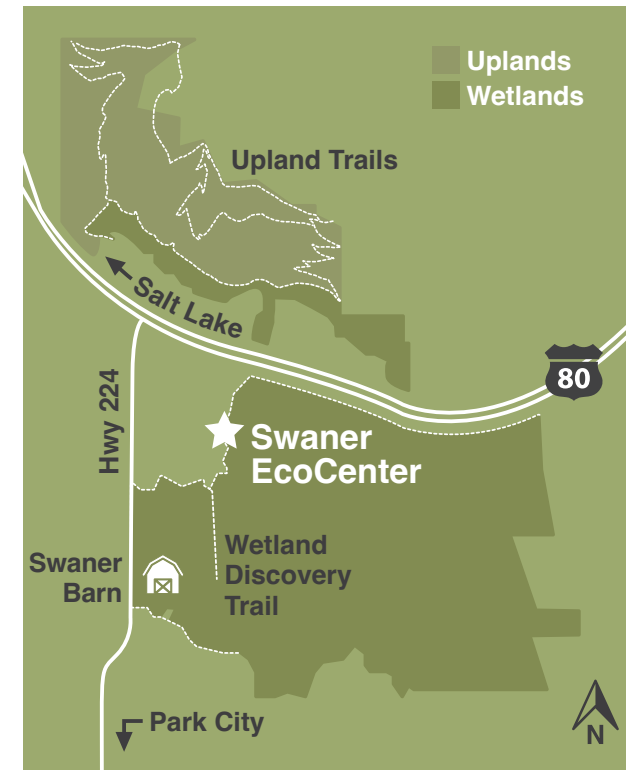

The Swaner Preserve is host to nearly 170 species of birds—and counting! This species diversity largely results from the various habitat types and a sizable intact wetland, a rarity in Utah. These birds use the Preserve throughout the year, and it is especially crucial as a stopover during migration seasons.