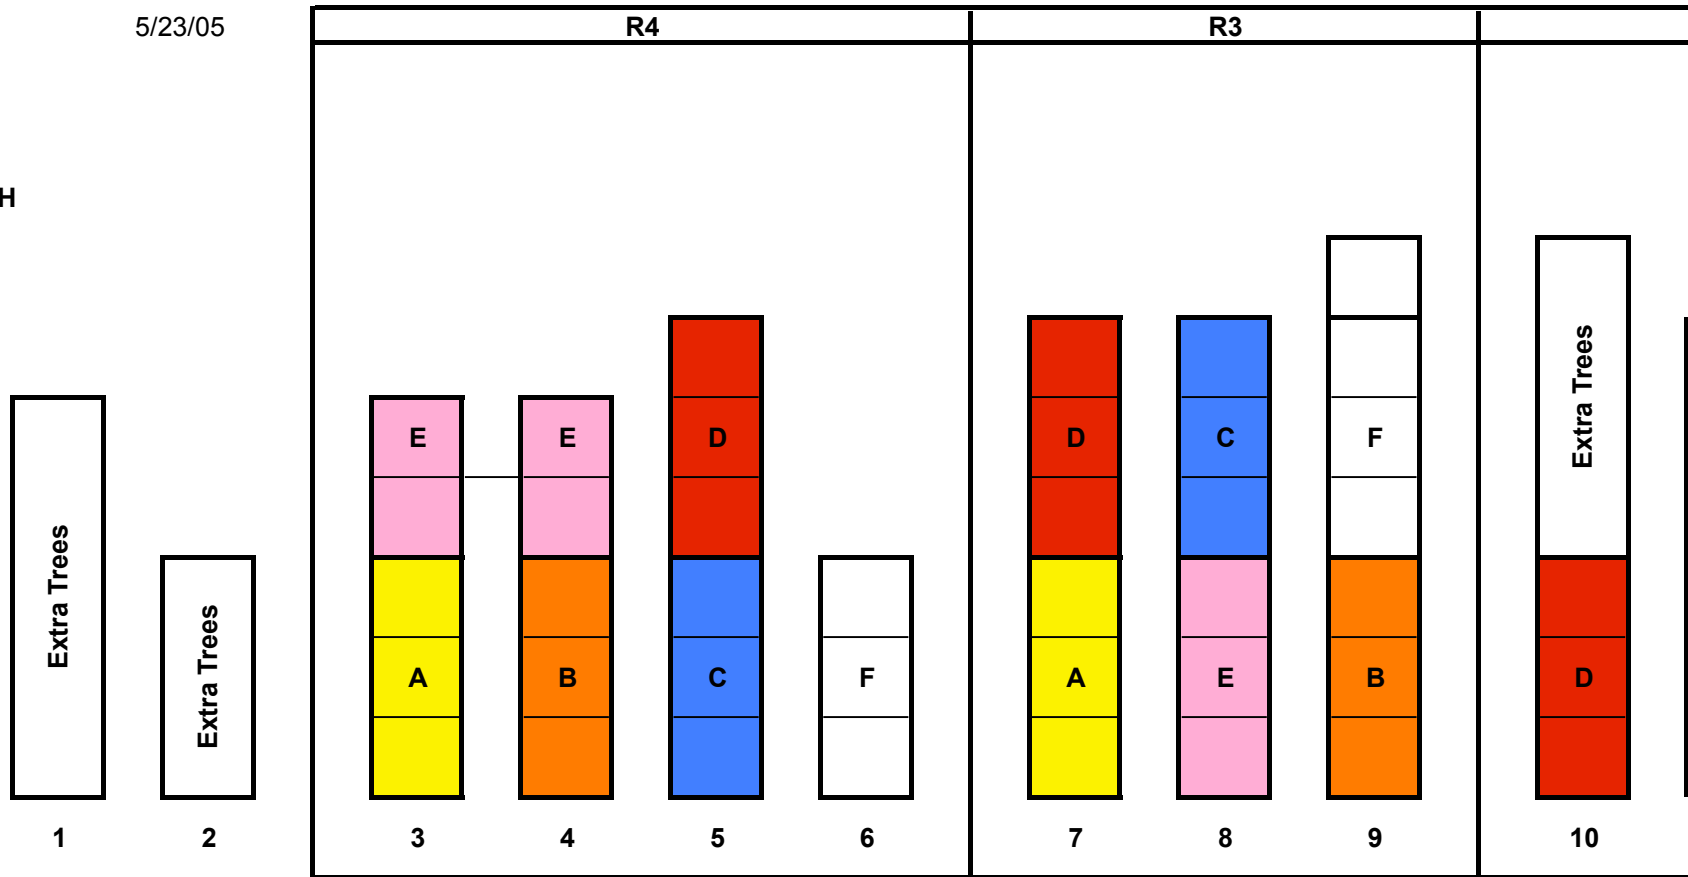

5/23/05

NORTH

TREE ROW

F = CONTROL