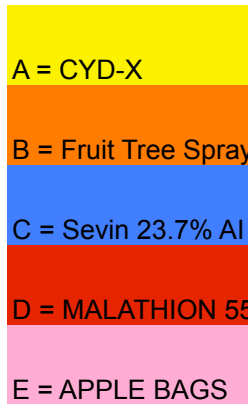

5/23/05

NORTH

TREE ROW

F = CONTROL