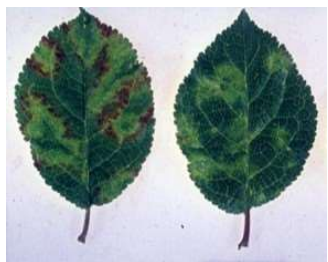

Fruit Pests

Established

Brown Marmorated S.B.

Spotted Wing Drosophila

Plum Curculio

Apple Maggot

Pear Fruit Sawfly

Brown Rot

Not Established in Utah

European Cherry Fruit Fly

Japanese Beetle

Spotted Lanternfly

Small Hive Beetle

Plum Pox

Little Cherry Disease

Landscape Tree Pests

Established

Balsam Woolly Adelgid

Elm Bark Beetle

Velvet Longhorned Beetle

Thousand Cankers

Bacterial Leaf Scorch

Dutch Elm Disease

Rose Rosette Disease