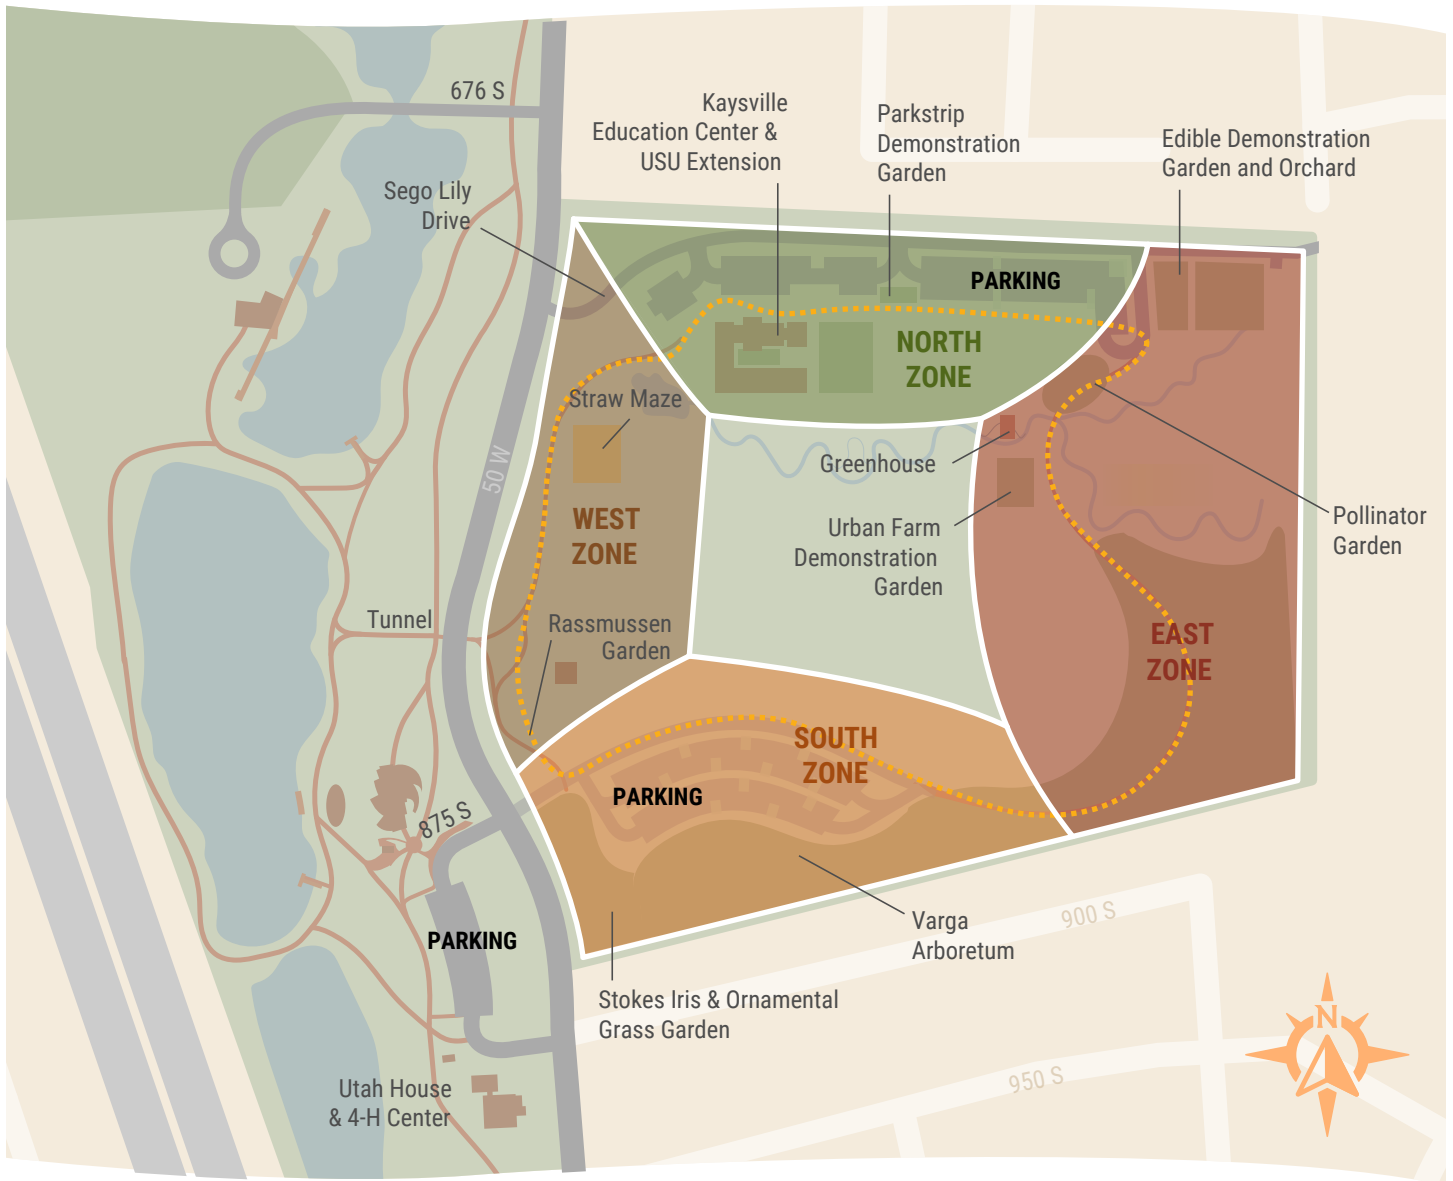

# SCARECROW WALK MAP

To vote for your favorite scarecrow entry, scan this QR code or visit [scarecrowwalk.usu.edu](http://scarecrowwalk.usu.edu)

## SCARECROW ZONES

**Botanical Center**  
**UtahStateUniversity.**

Utah State University is an affirmative action/equal opportunity institution and is committed to a learning and working environment free from discrimination, including harassment. For USU's non-discrimination notice, see [equity.usu.edu/non-discrimination](http://equity.usu.edu/non-discrimination).

Earn a USU Degree  
Right Here

SCAN TO LEARN MORE

[kaysville.usu.edu](http://kaysville.usu.edu)

Utah State University  
Kaysville

Try to find each item below as you walk through the scarecrow display!

SCAVENGER HUNT