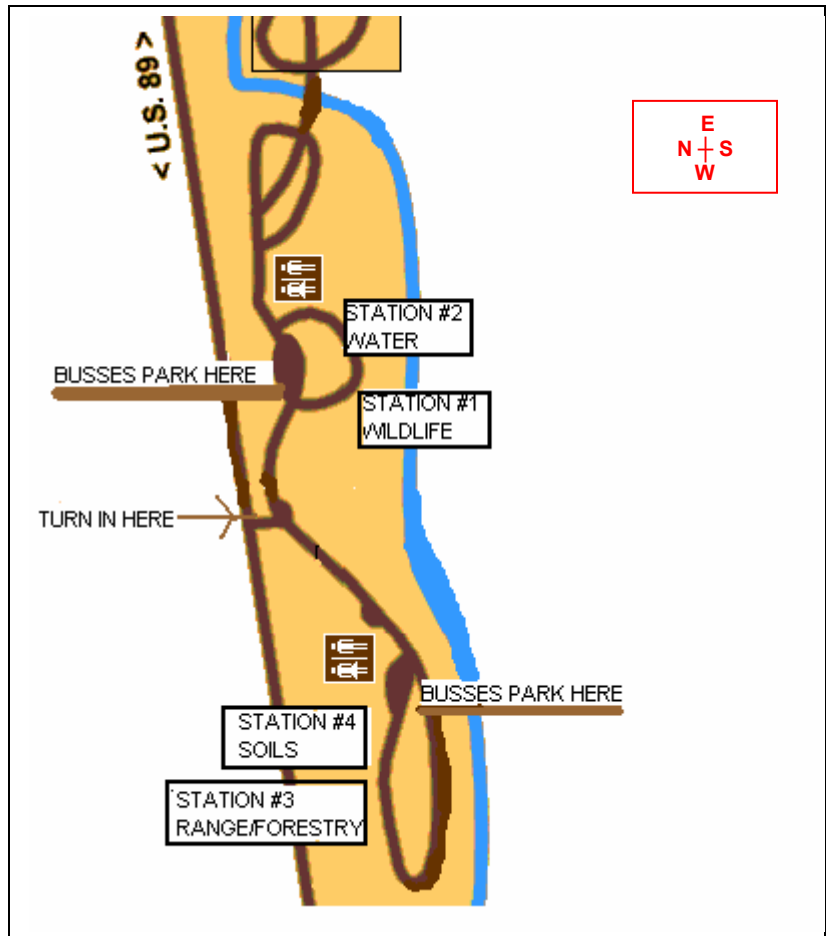

# GENERAL SCHEDULE FOR THE NATURAL RESOURCE FIELD TRIP @ Guinavah-Malibu/Logan Canyon

## Time Rotation Schedule:

10:00 to 10:50

11:00 to 11:50

Lunch--11:50 to 12:15

12:15 to 1:05

1:15 to 2:05

Load Busses--2:10

## Stations:

#1 Wildlife

#2 Water

#3 Range/Forestry

#4 Soils

Please dispose of garbage in  
Dumpsters & Recycling Bins

## **BUS DRIVERS:**

If you unload your starting group @ Station #1 & #2 parking area,  
you will pick up at Station #3 & #4 parking area

If you unload your starting group @ Station #3 & #4 parking area,  
you will pick up at Station #1 & #2 parking area