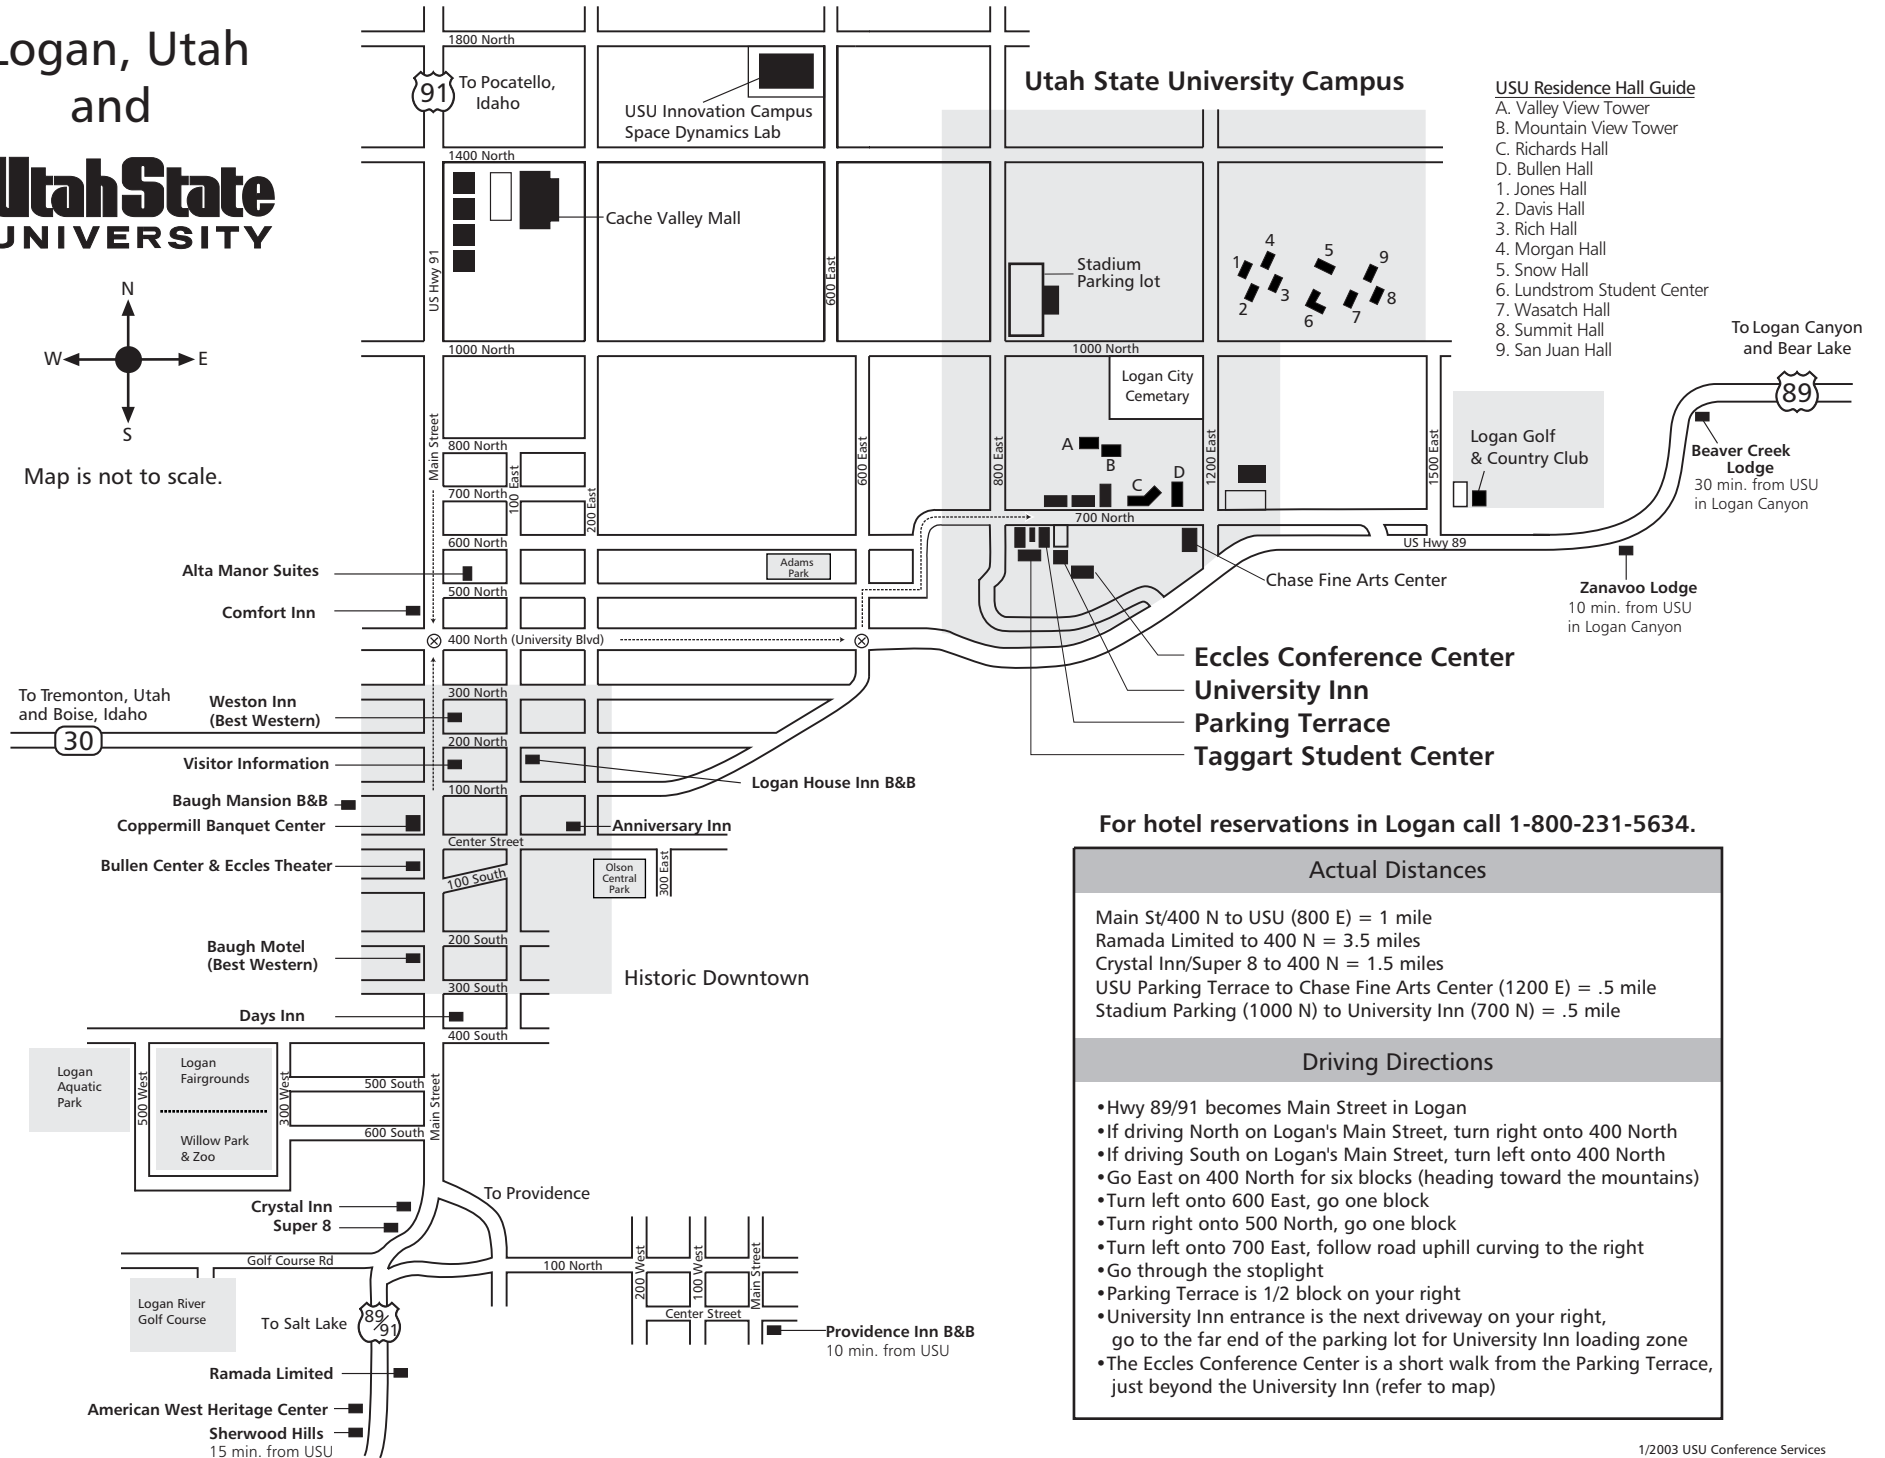

Logan, Utah and Utah State UNIVERSITY

Map is not to scale.

- USU Residence Hall Guide**
- A. Valley View Tower
 - B. Mountain View Tower
 - C. Richards Hall
 - D. Bullen Hall
 - 1. Jones Hall
 - 2. Davis Hall
 - 3. Rich Hall
 - 4. Morgan Hall
 - 5. Snow Hall
 - 6. Lundstrom Student Center
 - 7. Wasatch Hall
 - 8. Summit Hall
 - 9. San Juan Hall

For hotel reservations in Logan call 1-800-231-5634.

Actual Distances
Main St/400 N to USU (800 E) = 1 mile
Ramada Limited to 400 N = 3.5 miles
Crystal Inn/Super 8 to 400 N = 1.5 miles
USU Parking Terrace to Chase Fine Arts Center (1200 E) = .5 mile
Stadium Parking (1000 N) to University Inn (700 N) = .5 mile
Driving Directions
<ul style="list-style-type: none"> • Hwy 89/91 becomes Main Street in Logan • If driving North on Logan's Main Street, turn right onto 400 North • If driving South on Logan's Main Street, turn left onto 400 North • Go East on 400 North for six blocks (heading toward the mountains) • Turn left onto 600 East, go one block • Turn right onto 500 North, go one block • Turn left onto 700 East, follow road uphill curving to the right • Go through the stoplight • Parking Terrace is 1/2 block on your right • University Inn entrance is the next driveway on your right, go to the far end of the parking lot for University Inn loading zone • The Eccles Conference Center is a short walk from the Parking Terrace, just beyond the University Inn (refer to map)